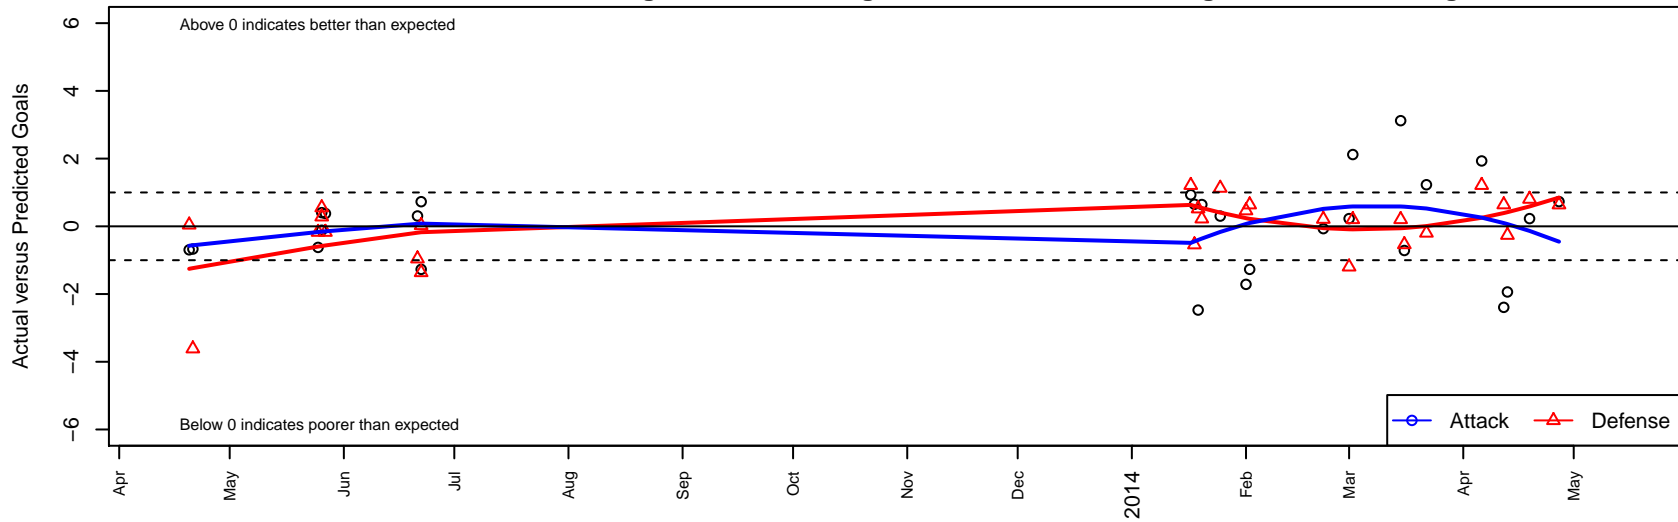

RVSC Timbers Red Adrenaline B97

Rogue Valley SC
 Medford, OR
 B97 total strength=1781
 attack=30.26 defense=29.75
 fall league = Win OYS B97 Timbers Premier, O'
 alt names used:
 Rogue Valley Timbers Adrenaline
 RVSC Timbers B97
 RVT Timbers 97B
 Rogue Valley Timbers
 Rogue Valley Timbers – 97B Red

Venues played:
 OPL State Cup U15
 Rogue Memorial BU15
 Cascadia Challenge HS Black U18
 Portland Winter Showcase U16
 Win OYS B97 Timbers Premier
 OYS State Cup B97

RVSC Timbers Red Adrenaline B97
 Dots are actual minus expected GF (blue circles) and GA (red triangles).
 Blue line is smoothed change in attack strength. Red is smoothed change in defense strength.